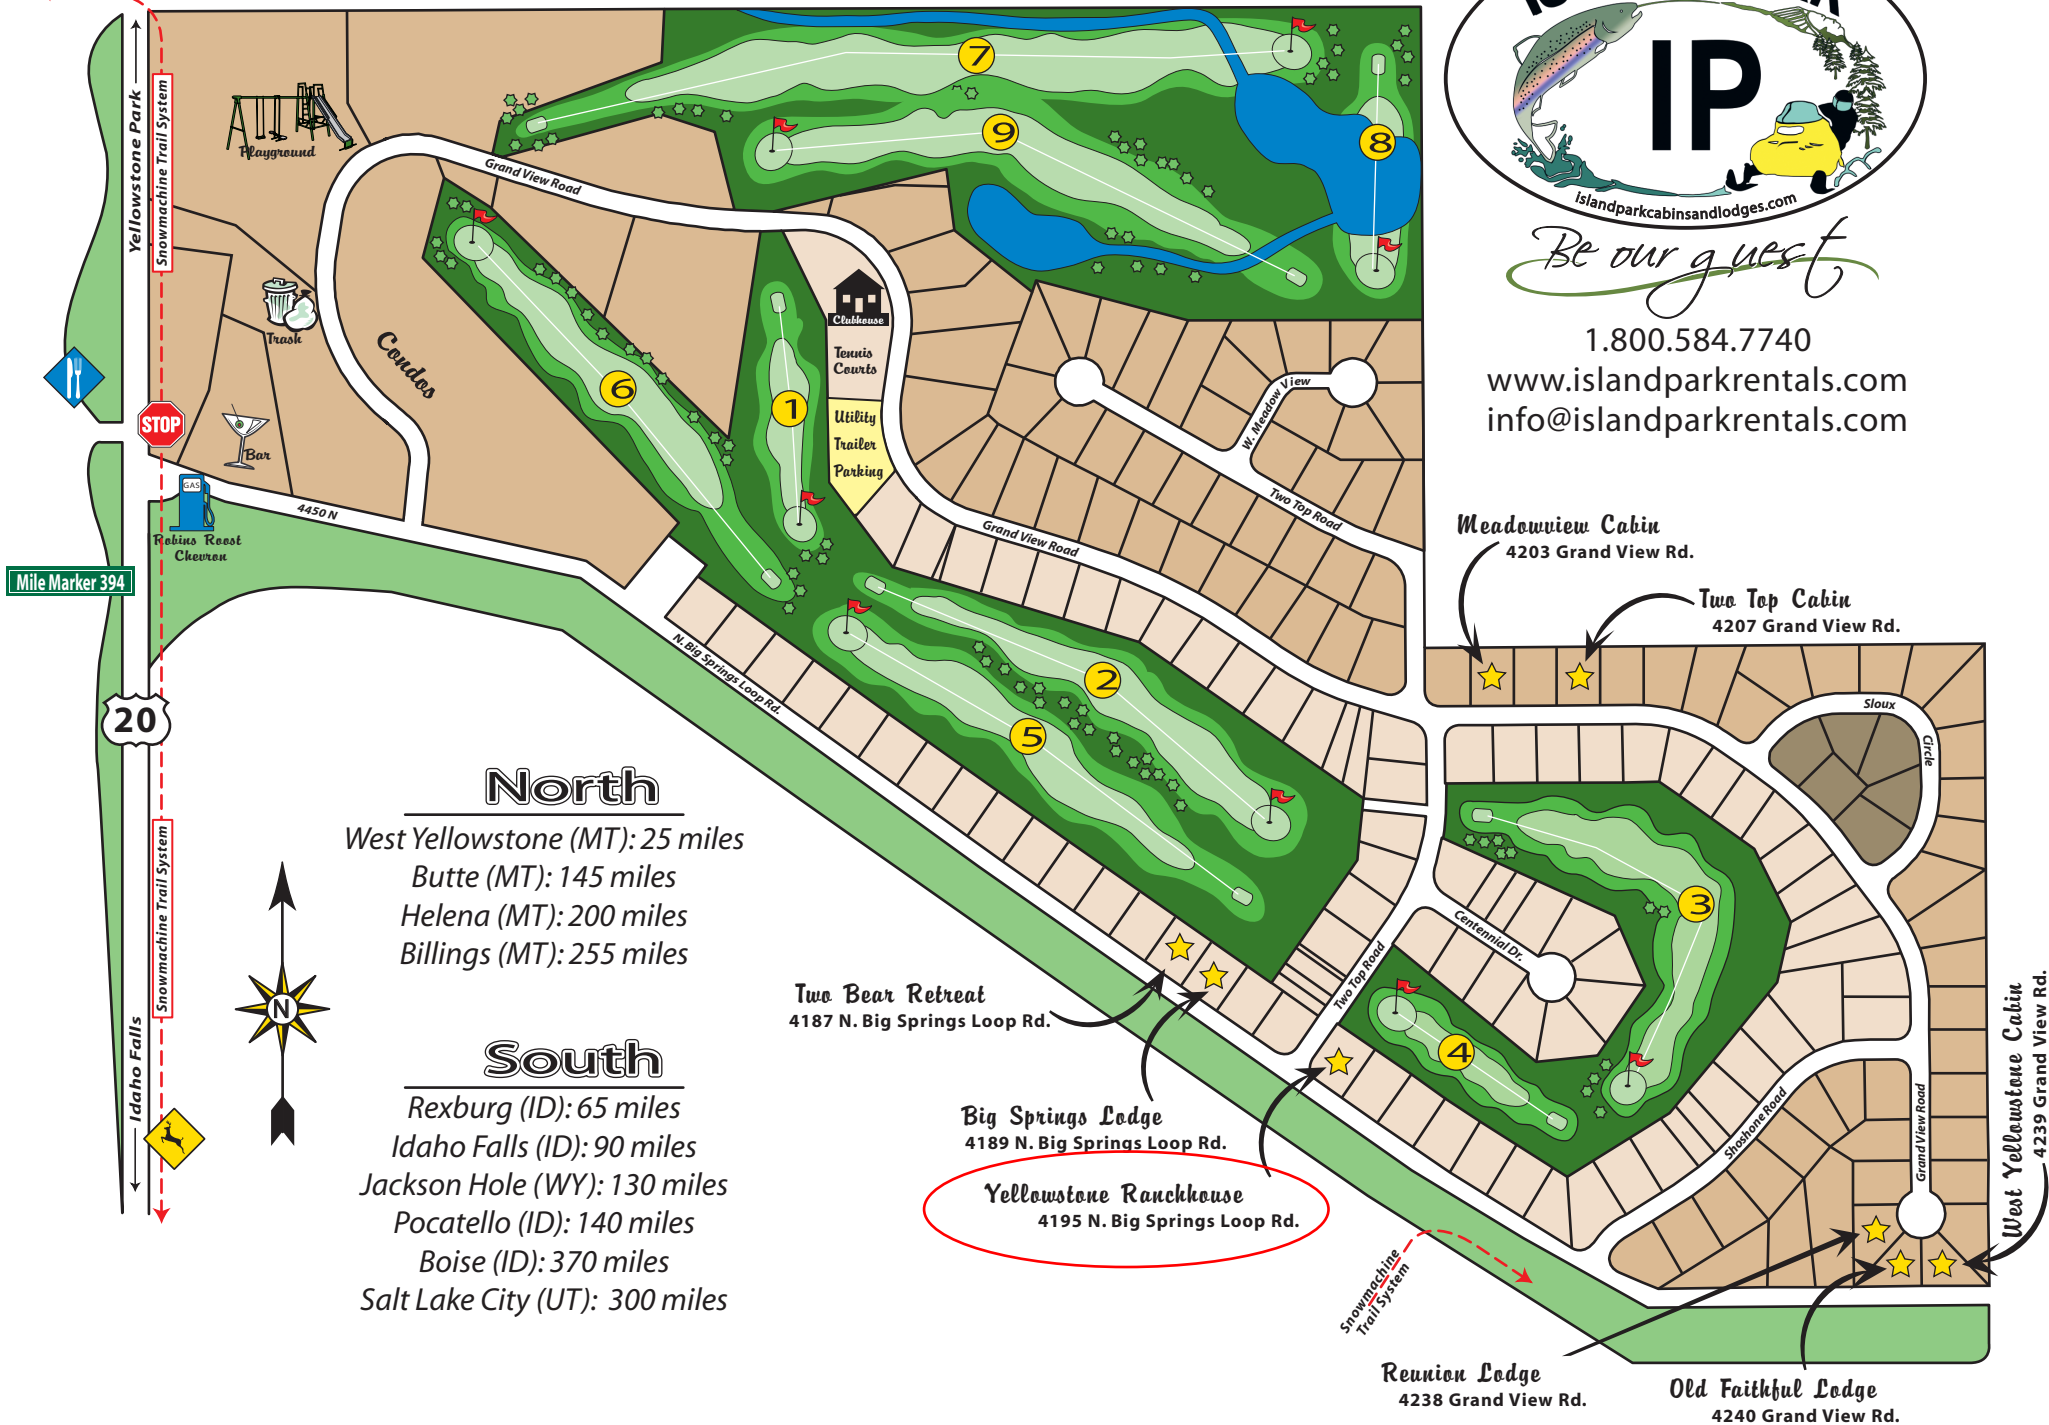

## North

West Yellowstone (MT): 25 miles  
Butte (MT): 145 miles  
Helena (MT): 200 miles  
Billings (MT): 255 miles

## South

Rexburg (ID): 65 miles  
Idaho Falls (ID): 90 miles  
Jackson Hole (WY): 130 miles  
Pocatello (ID): 140 miles  
Boise (ID): 370 miles  
Salt Lake City (UT): 300 miles

**Two Bear Retreat**  
4187 N. Big Springs Loop Rd.

**Big Springs Lodge**  
4189 N. Big Springs Loop Rd.

**Yellowstone Ranchhouse**  
4195 N. Big Springs Loop Rd.

**Reunion Lodge**  
4238 Grand View Rd.

**Old Faithful Lodge**  
4240 Grand View Rd.

**Meadowview Cabin**  
4203 Grand View Rd.

Shoreline Road

Grand View Road